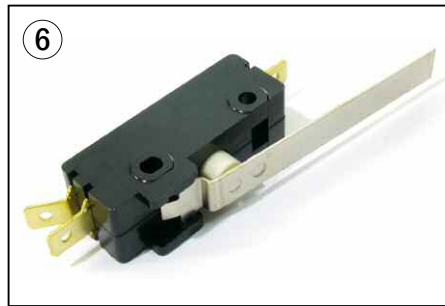

RA 939-353-047
Load wheel , Poly, 95A

RA 441-127
Bearing

RA 632-090
Drive tire, Poly 95A

RA 939-353-251
Caster wheel assembly

RA 939-353-047-A
Load Wheel assembly Poly 95A
includes bearings, washers

RA 630-235
Drive tire, smooth flat rubber

RA 939-353-077
Lug nut

Electrical - Battery Connector, Motor Controllers

Electrical - Battery Connector, Motor Controllers

Item	Part No.	Description
1	RA 590-701	Battery Connector SB175 Gray
	RA 590-728	Battery Connector SB175 Blue
	RA 590-715	Battery Connector SB175 Red
2	RA 939-353-104	Disconnect Handle, Inc Screws & Nuts
3	RA 939-352-217	Master On/Off Switch
4	RA 851-200-055	Key Switch, Inc. 2 Keys
5	RA 939-353-033	Switch
6	RA 939-353-267	Lift Limit Switch
7	RA 939-353-059	Controller
8	RA 939-353-094	Main Contactor
9	RA 851-201-468	Relay
10	RA 939-352-250	Circuit Breaker
11	RA 939-353-039	Horn
12	RA 939-353-076	Main Harness
13	RA 939-353-134	Head Harness
14	RA 939-353-298	Fuse, 10 Amp
15	RA 939-353-299	Fuse, 80 Amp

Control Handle - Arm, Throttle Assembly

Control Handle - Arm, Throttle Assembly

Item	Part No.	Description
1	RA 939-353-063	Handle Stem
2	RA 939-353-095	Handle Stem Pin
3	RA 939-352-245	Stem Mount
4	RA 939-353-074	Return Spring
5	RA 851-201-264	Control Card
6	RA 851-201-187	Lift Lower Button
7	RA 851-201-185	Reverse Button
8	RA 851-201-146	Spring
9	RA 939-353-081	Thumb Wheel Assembly
10	RA 851-201-148	Spring
11	RA 851-201-182	Horn Switch
12	RA 851-201-155	Horn Button, Right
13	RA 851-201-156	Horn Button Left
14	RA 939-353-082	Handle
15	RA 939-353-092	Bushing
16	RA 939-353-083	Control Handle Assembly (not shown)