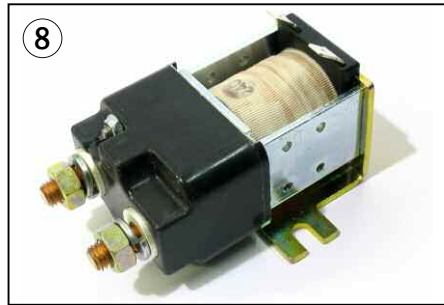

RA 939-353-047
Load wheel , Poly, 95A

RA 441-127
Bearing

RA 632-090
Drive tire, Poly 95A

RA 939-353-251
Caster wheel assembly

RA 939-353-047-A
Load Wheel assembly Poly 95A
includes bearings, washers

RA 630-235
Drive tire, smooth flat rubber

RA 939-353-077
Lug nut

Electrical - Battery Connector, Motor Controllers

Electrical - Battery Connector, Motor Controllers

Item	Part No.	Description
1	RA 590-701	Battery Connector SB175 Gray
	RA 590-728	Battery Connector SB175 Blue
	RA 590-715	Battery Connector SB175 Red
2	RA 939-353-104	Disconnect Handle, Inc Screws & Nuts
3	RA 939-352-217	Master On/Off Switch
4	RA 851-200-055	Key Switch, Inc. 2 Keys
5	RA 939-353-033	Switch
6	RA 939-353-267	Lift Limit Switch
7	RA 939-353-059	Controller
8	RA 939-353-094	Main Contactor
9	RA 851-201-468	Relay
10	RA 939-352-250	Circuit Breaker
11	RA 939-353-039	Horn
12	RA 939-353-076	Main Harness
13	RA 939-353-134	Head Harness
14	RA 939-353-298	Fuse, 10 Amp
15	RA 939-353-299	Fuse, 80 Amp

Control Handle - Arm, Throttle Assembly

Control Handle - Arm, Throttle Assembly

Item	Part No.	Description
1	RA 939-353-063	Handle Stem
2	RA 939-353-095	Handle Stem Pin
3	RA 939-352-245	Stem Mount
4	RA 939-353-074	Return Spring
5	RA 851-201-264	Control Card
6	RA 851-201-187	Lift Lower Button
7	RA 851-201-185	Reverse Button
8	RA 851-201-146	Spring
9	RA 939-353-081	Thumb Wheel Assembly
10	RA 851-201-148	Spring
11	RA 851-201-182	Horn Switch
12	RA 851-201-155	Horn Button, Right
13	RA 851-201-156	Horn Button Left
14	RA 939-353-082	Handle
15	RA 939-353-092	Bushing
16	RA 939-353-083	Control Handle Assembly (not shown)